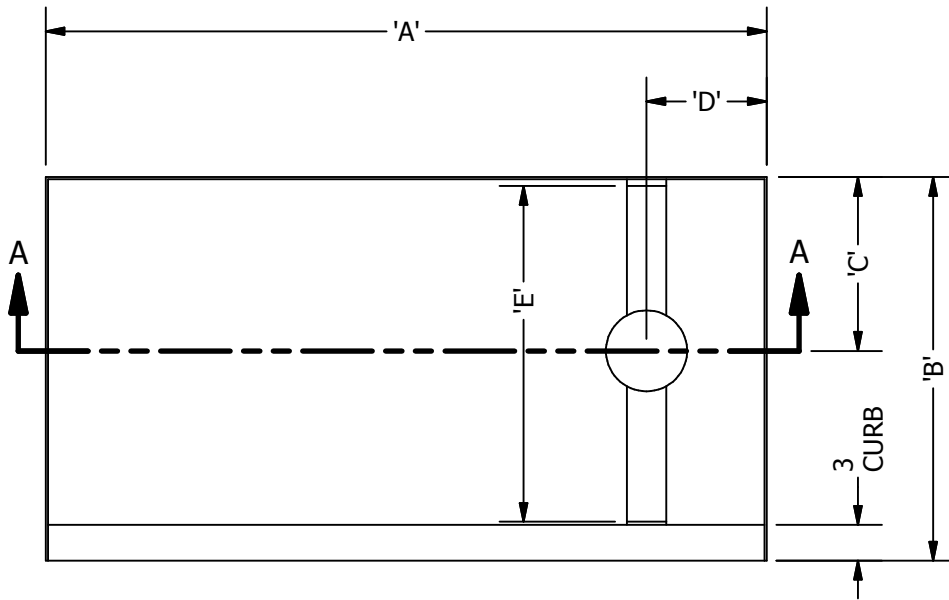

Tub Conversion Shower Pan - Linear Drain

PART NUMBER:

TCSP-LD-

DIMENSIONS					
MODEL	A	B	C	D	E
3060	60	30	13 3/4	4 / 6 / 8 / 10	25
3260	60	32	14 3/4	4 / 6 / 8 / 10	27
3360	60	33	15 1/4	4 / 6 / 8 / 10	28
3460	60	34	15 3/4	4 / 6 / 8 / 10	29
3660	60	36	16 3/4	4 / 6 / 8 / 10	31
3272	72	32	14 3/4	4 / 6 / 8 / 10	27
3472	72	34	15 3/4	4 / 6 / 8 / 10	29
3672	72	36	16 3/4	4 / 6 / 8 / 10	31

RIGHTHAND

LEFTHAND

NOTE:

DRAIN HOLE SIZED TO FIT SUPPLIED STANDARD 2" CONNECTION (EITHER ABS OR PVC).