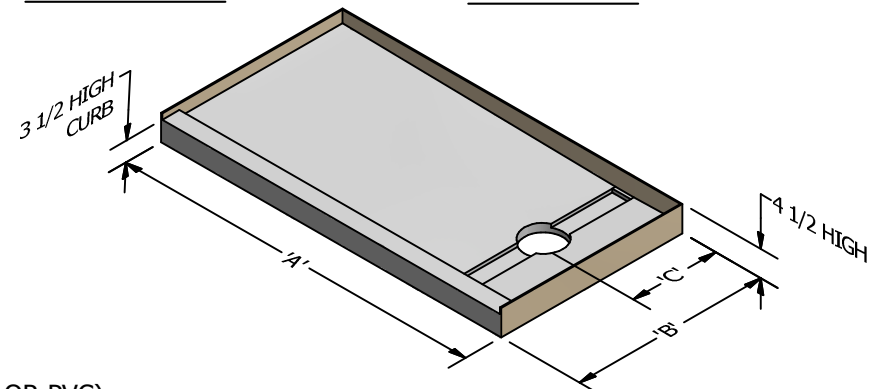

Tub Conversion Shower Pan - Linear Drain

PART NUMBER:

TCSP-LD-

DIMENSIONS					
MODEL	A	B	C	D	E
3060	60	30	13 3/4	4 / 6 / 8 / 10	25
3260	60	32	14 3/4	4 / 6 / 8 / 10	27
3360	60	33	15 1/4	4 / 6 / 8 / 10	28
3460	60	34	15 3/4	4 / 6 / 8 / 10	29
3660	60	36	16 3/4	4 / 6 / 8 / 10	31
3272	72	32	14 3/4	4 / 6 / 8 / 10	27
3472	72	34	15 3/4	4 / 6 / 8 / 10	29
3672	72	36	16 3/4	4 / 6 / 8 / 10	31

RIGHTHAND

LEFTHAND

NOTE:

DRAIN HOLE SIZED TO FIT SUPPLIED STANDARD 2" CONNECTION (EITHER ABS OR PVC).