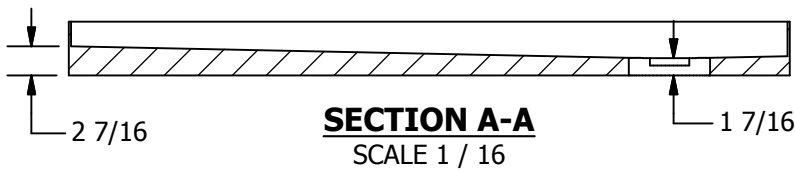

Tub Conversion Shower Pan - Linear Drain

PART NUMBER:

TCSP-LD-

DIMENSIONS					
MODEL	A	B	C	D	E
3060	60	30	13 3/4	4 / 6 / 8 / 10	25
3260	60	32	14 3/4	4 / 6 / 8 / 10	27
3360	60	33	15 1/4	4 / 6 / 8 / 10	28
3460	60	34	15 3/4	4 / 6 / 8 / 10	29
3660	60	36	16 3/4	4 / 6 / 8 / 10	31
3272	72	32	14 3/4	4 / 6 / 8 / 10	27
3472	72	34	15 3/4	4 / 6 / 8 / 10	29
3672	72	36	16 3/4	4 / 6 / 8 / 10	31

RIGHTHAND

LEFTHAND

NOTE:

DRAIN HOLE SIZED TO FIT SUPPLIED STANDARD 2" CONNECTION (EITHER ABS OR PVC).