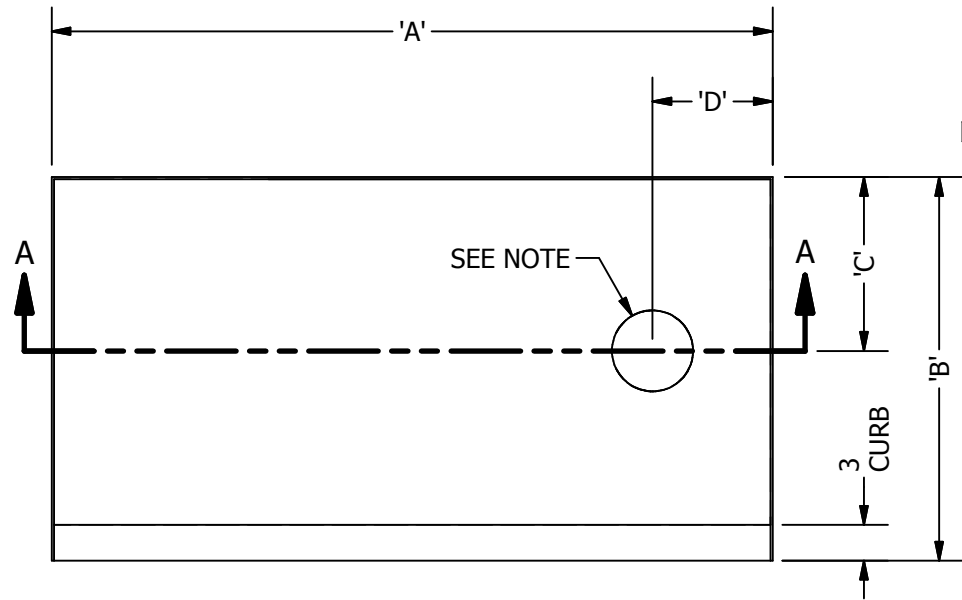

Tub Conversion Shower Pan - Standard Drain

PART NUMBER:

TCSP-SD-

Righthand

Lefthand

DIMENSIONS				
MODEL	A	B	C	D
3060	60	30	13 1/2	8 / 10
3260	60	32	14 1/2	8 / 10
3360	60	33	15	8 / 10
3460	60	34	15 1/2	8 / 10
3660	60	36	16 1/2	8 / 10
3272	72	32	14 1/2	8 / 10
3472	72	34	15 1/2	8 / 10
3672	72	36	16 1/2	8 / 10

NOTE:

DRAIN HOLE SIZED TO FIT SUPPLIED STANDARD 2" CONNECTION (EITHER ABS OR PVC).