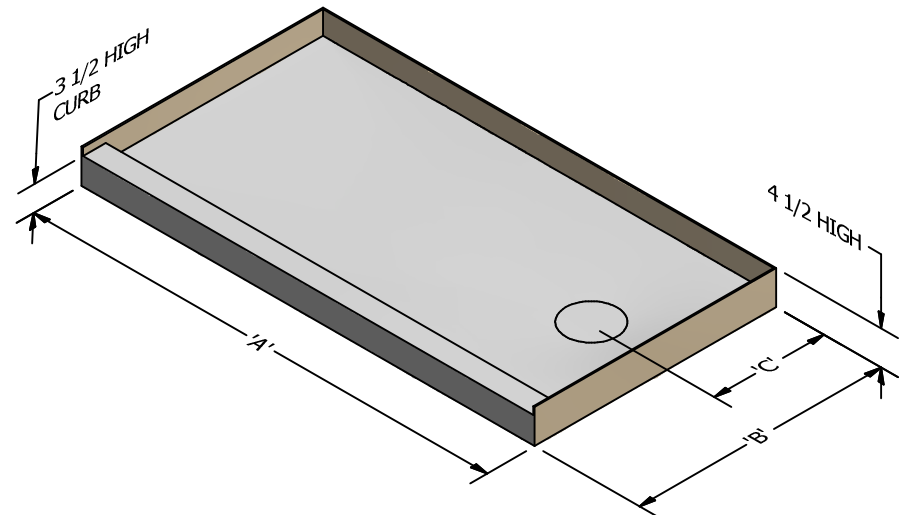

Tub Conversion Shower Pan - Standard Drain

PART NUMBER:

TCSP-SD-

Righthand

Lefthand

DIMENSIONS				
MODEL	A	B	C	D
3060	60	30	13 1/2	8 / 10
3260	60	32	14 1/2	8 / 10
3360	60	33	15	8 / 10
3460	60	34	15 1/2	8 / 10
3660	60	36	16 1/2	8 / 10
3272	72	32	14 1/2	8 / 10
3472	72	34	15 1/2	8 / 10
3672	72	36	16 1/2	8 / 10

NOTE:

DRAIN HOLE SIZED TO FIT SUPPLIED STANDARD 2" CONNECTION (EITHER ABS OR PVC).