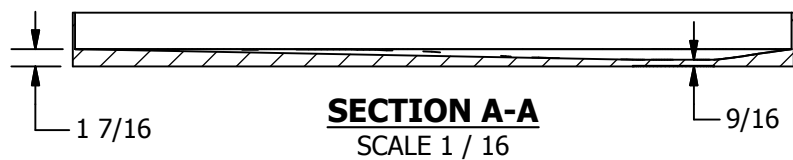

Tub Conversion Shower Pan - Standard Drain

PART NUMBER:

TCSP-SD-

Righthand

Lefthand

DIMENSIONS				
MODEL	A	B	C	D
3060	60	30	13 1/2	8 / 10
3260	60	32	14 1/2	8 / 10
3360	60	33	15	8 / 10
3460	60	34	15 1/2	8 / 10
3660	60	36	16 1/2	8 / 10
3272	72	32	14 1/2	8 / 10
3472	72	34	15 1/2	8 / 10
3672	72	36	16 1/2	8 / 10

NOTE:

DRAIN HOLE SIZED TO FIT SUPPLIED STANDARD 2" CONNECTION (EITHER ABS OR PVC).